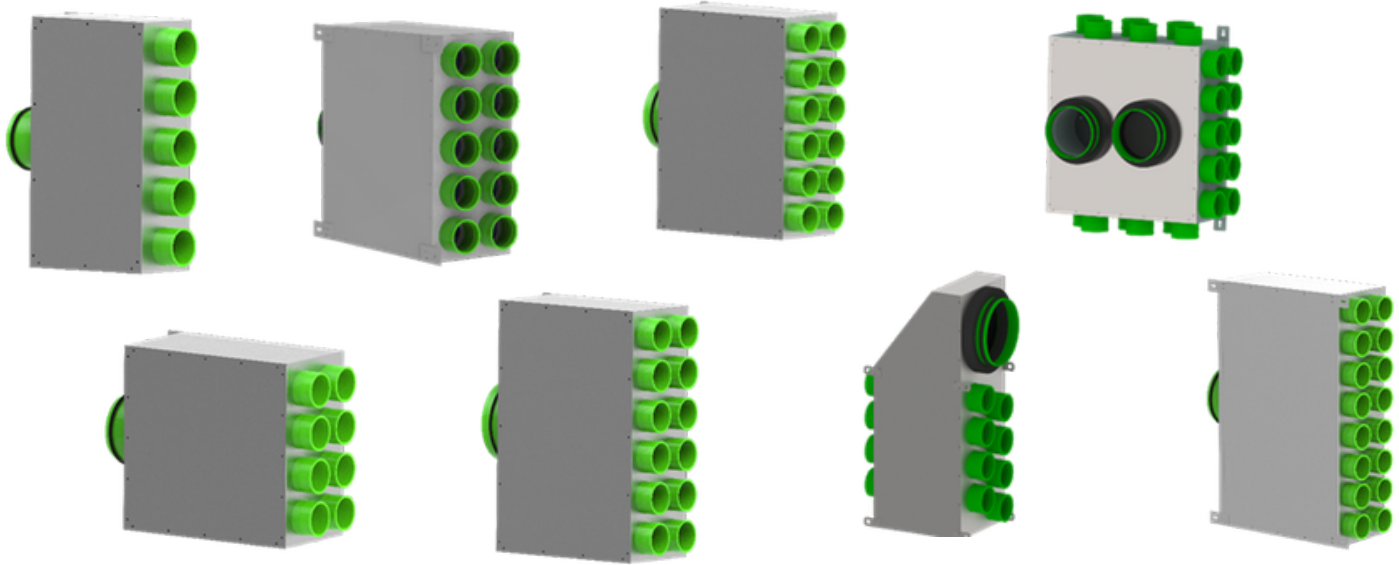

VENTILATION EQUIPMENT

SYMBOL	EAN	NAME	NET PRICE
WE-ROZDZ-5X75X125 I	5903890750794	Distributor 5xØ75 1xØ125 insulated	410,00 PLN
WE-ROZDZ-8X75X160 I	5903890750817	Distributor 8xØ75 1xØ160 insulated	480,00 PLN
WE-ROZDZ-10X75X160 I	5903890750848	Distributor 10xØ75 1xØ160 insulated	555,00 PLN
WE-ROZDZ-12X75X200 I	5903890750848	Distributor 12xØ75 1xØ200 insulated	630,00 PLN
WE-ROZDZ-16X75X200	5903890754921	Wall Distributor 16xØ75 1xØ160	690,00 PLN
WE-ROZDZ-14X75X200 I	5903890750855	Distributor 14xØ75 1xØ200 insulated	680,00 PLN
WE-ROZDZ-14X75X200 I	5903890750855	Distributor 14xØ75 1xØ200 insulated	680,00 PLN
WE-ROZDZ-14X75X200 I	5903890750855	Distributor 14xØ75 1xØ200 insulated	680,00 PLN