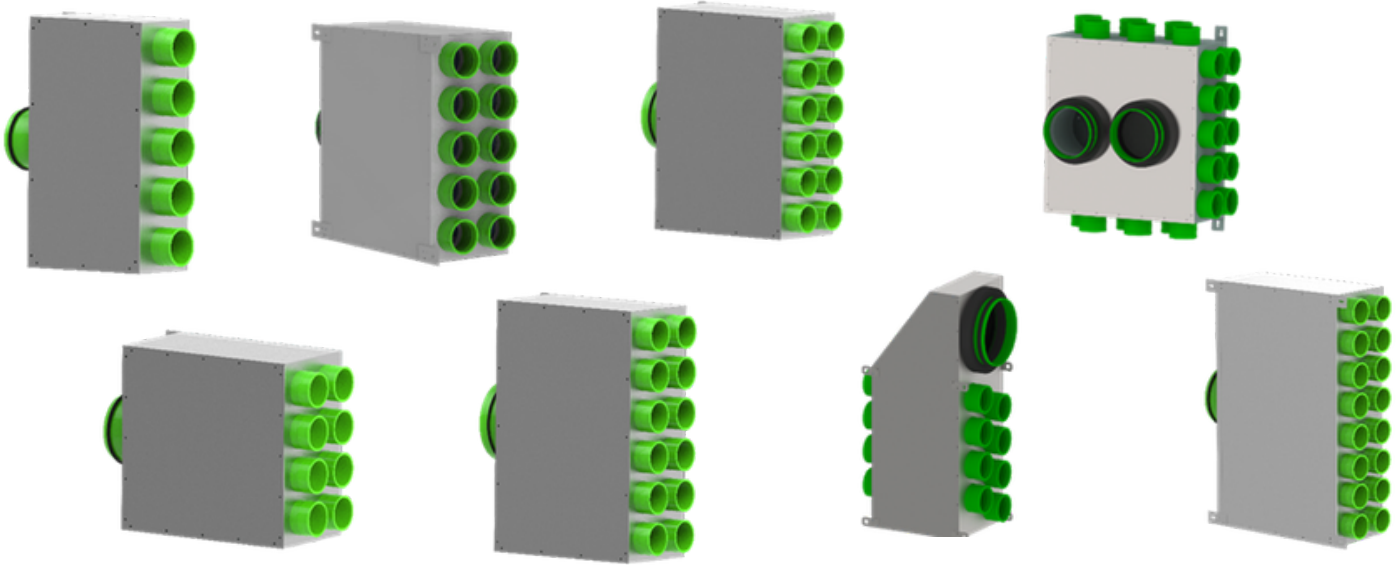

SYMBOL	EAN	NAME	NET PRICE
WE-ROZDZ-5X75X125 I	5903890750794	Distributor 5xØ75 1xØ125 insulated	410,00 PLN
WE-ROZDZ-8X75X160 I	5903890750817	Distributor 8xØ75 1xØ160 insulated	480,00 PLN
WE-ROZDZ-10X75X160 I	5903890750848	Distributor 10xØ75 1xØ160 insulated	555,00 PLN
WE-ROZDZ-12X75X200 I	5903890750848	Distributor 12xØ75 1xØ200 insulated	630,00 PLN
WE-ROZDZ-16X75X200	5903890754921	Wall Distributor 16xØ75 1xØ160	690,00 PLN
WE-ROZDZ-14X75X200 I	5903890750855	Distributor 14xØ75 1xØ200 insulated	680,00 PLN
WE-ROZDZ-14X75X200 I	5903890750855	Distributor 14xØ75 1xØ200 insulated	680,00 PLN
WE-ROZDZ-14X75X200 I	5903890750855	Distributor 14xØ75 1xØ200 insulated	680,00 PLN